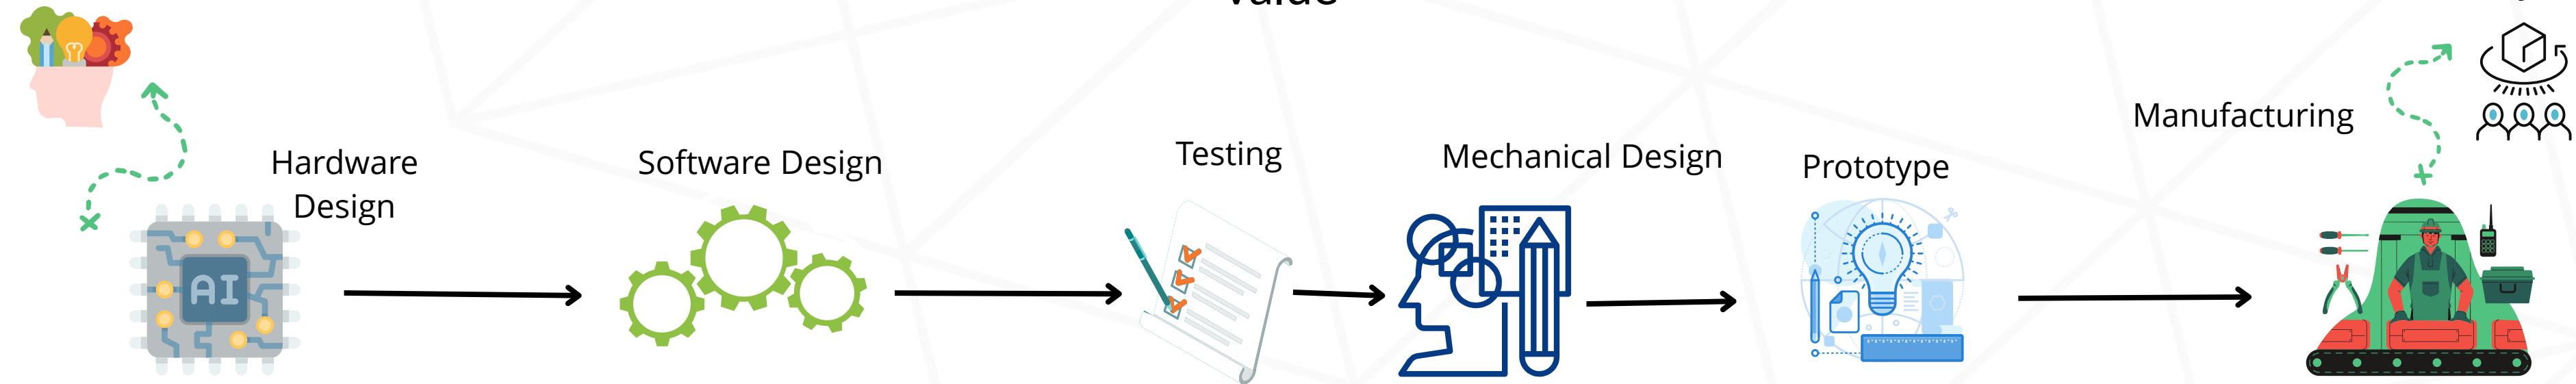

CORPORATE VISION

Our vision is to improve security for all and build a comprehensive portfolio of video surveillance security solutions that serve customers globally.

CORPORATE MISSION

To empower every organization and individual in the world to create a secure environment for their customers, employees and loved ones by focusing on customer-driven innovation and sustainable production. We seek to continually advance our technology, ease of use, and relenting execution to reduce cost and increase value

From Idea